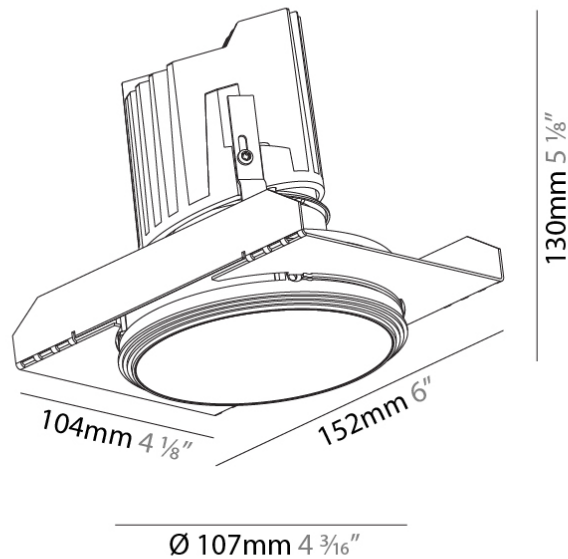

ELECTRICAL

Lamp Type: LED (Zhaga Standard)
Input Wattage (W): 13
Total Output Wattage (W): 11.8
Dimming: Tri-Mode (Non-Dimming and Phase Dimming (120Vac only) and 0-10V Dimming)
Driver Included: No
Driver Location: Recessed Housing
Driver Type: Constant Current - Universal
Driver Class: Class 2
Housing: See components
Input Voltage (V): 120 - 277
Constant Current (MA): 350

LED

Number of LEDs: 1
Color Temperature (°K): 2700 / 3000 / 3500 / 4000
Max. Delivered Lumen (lm): 876 / 909 / 955 / 974
Nominal Lumen (lm): 1304 / 1352 / 1421 / 1450
CRI: >90 CRI
Efficiency (%): 87.9 / 88.4 / 87.9
Lamp Life (hrs): 50000
Upon Request: RGB-W Tunable White Special Color Temperature Special LED

OPTICAL

Reflector°: 18 / 42 / 60
Optic°: Lens Pack - No Lens / Linear Spread Lens / Honeycomb / Spread Lens
Upon Request: Special Beam Angles

RATINGS AND CERTIFICATIONS

382, F 416-247-9319, www.zaneen.com

Created by Zaneen Lighting for North American Standards. At the end of the existing Model #. For assistance on 'custom' specifications, contact zteam@zaneen.com. In a constant effort to supply the best product, we reserve the right to change specifications or materials without notice. The most recent specification sheets are found at zaneen.com

IP rating: IP20