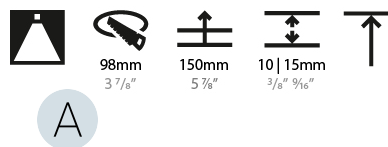

GENERAL

Series: Bioniq
Subseries: Bioniq Round Deep
Brand: Prolicht
Division: Architectural
Mounting Type: Recessed
Mounting Location: Ceiling
Subcategory: Downlight

PHYSICAL

Shape: Round
Diameter (mm): 107
Diameter (in): 4 3/16
Height (mm): 130
Height (in): 5 1/8
Ceiling Thickness (mm): 10 / 12.5 / 15
Ceiling Thickness (in): 3/8 or 1/2 or 9/16
Min. Recessing Depth (mm): 150
Min. Recessing Depth (in): 5 7/8
Light Distribution: Downlight
Weight (kg): 0.533
Weight (lbs): 1.18
Fixture Finish: SSR / BKV / CWI / CRY / HAB / UFT / ITA / RUA / FTG / MYG / LOD / PUS / FRO / FUP / KIA / POP / BLS / SPG / MEY / GOH / GUM / CHC / COM / ABZ / JAG / OBR / MOS / ROR
Fixture Material: Aluminum Die Cast
Cut-out Measurements: 98mm / 3 7/8"

ELECTRICAL

Lamp Type: LED (Zhaga Standard)
Input Wattage (W): 15.5
Total Output Wattage (W): 13
Dimming: Tri-Mode (Non-Dimming and Phase Dimming (120Vac only) and 0-10V Dimming)
Driver Included: No
Driver Location: Recessed Housing
Driver Type: Constant Current - Universal
Driver Class: Class 2
Housing: See components
Input Voltage (V): 120 - 277
Constant Current (MA): 500

LED

Number of LEDs: 1
Color Temperature (°K): 2700 / 3000 / 3500 / 4000
Max. Delivered Lumen (lm): 1140 / 1180 / 1245 / 1270
CRI: >90 CRI
Lamp Life (hrs): 50000

OPTICAL

Reflector°: 20 / 40 / 60

RATINGS AND CERTIFICATIONS

Certified By: Certified for North American Standards
IP rating: IP54