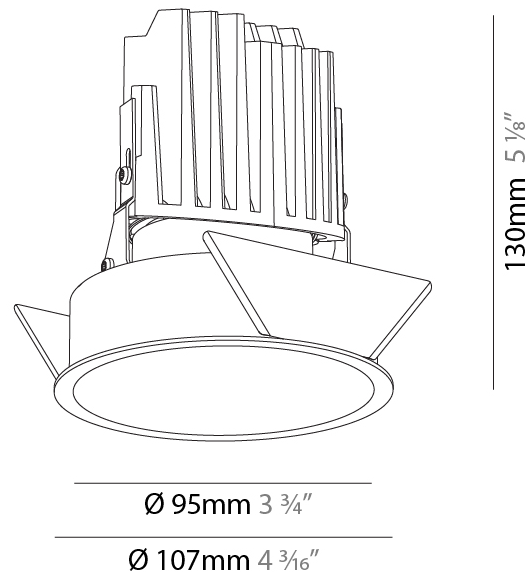

GENERAL

Series: Bioniq
Subseries: Bioniq Round Deep
Brand: Prolicht
Division: Architectural
Mounting Type: Recessed
Mounting Location: Ceiling
Subcategory: Downlight

PHYSICAL

Shape: Round
Diameter (mm): 107
Diameter (in): 4 3/16
Height (mm): 130
Height (in): 5 1/8
Ceiling Thickness (mm): 10 / 12.5 / 15
Ceiling Thickness (in): 3/8 or 1/2 or 9/16
Min. Recessing Depth (mm): 150
Min. Recessing Depth (in): 5 7/8
Light Distribution: Downlight
Weight (kg): 0.506
Weight (lbs): 1.12
Fixture Finish: SSR / BKV / CWI / CRY / HAB / UFT / ITA / RUA / FTG / MYG / LOD / PUS / FRO / FUP / KIA / POP / BLS / SPG / MEY / GOH / GUM / CHC / COM / ABZ / JAG / OBR / MOS / ROR
Fixture Material: Aluminum Die Cast
Cut-out Measurements: 98mm / 3 7/8"

ELECTRICAL

Lamp Type: LED (Zhaga Standard)
Total Output Wattage (W): 15
Dimming: Dali Dimming
Driver Included: No
Driver Location: Recessed Housing
Driver Type: Constant Current - 120Vac
Housing: See components
Input Voltage (V): 120
Constant Current (MA): 350

LED

Number of LEDs: 1
Color Temperature (°K): Warm Dim
Max. Delivered Lumen (lm): 760
Nominal Lumen (lm): 1140
CRI: >90 CRI

OPTICAL

Reflector: 20 / 40 / 60

RATINGS AND CERTIFICATIONS

Certified By: Certified for North American Standards
IP rating: IP20

PROJECT	_____
TYPE	_____
SPECIFIER	_____
QUANTITY	_____
DATE	_____