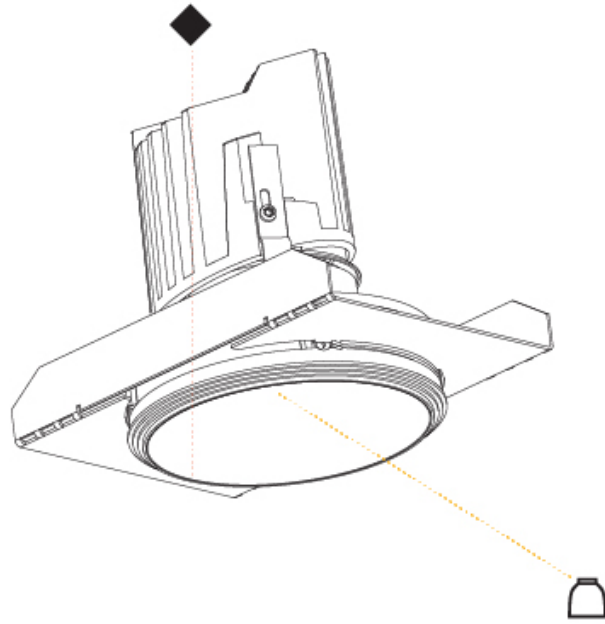

BIONIQ ROUND DEEP TRIMLESS

A35191-

PROJECT	_____
TYPE	_____
SPECIFIER	_____
QUANTITY	_____
DATE	_____